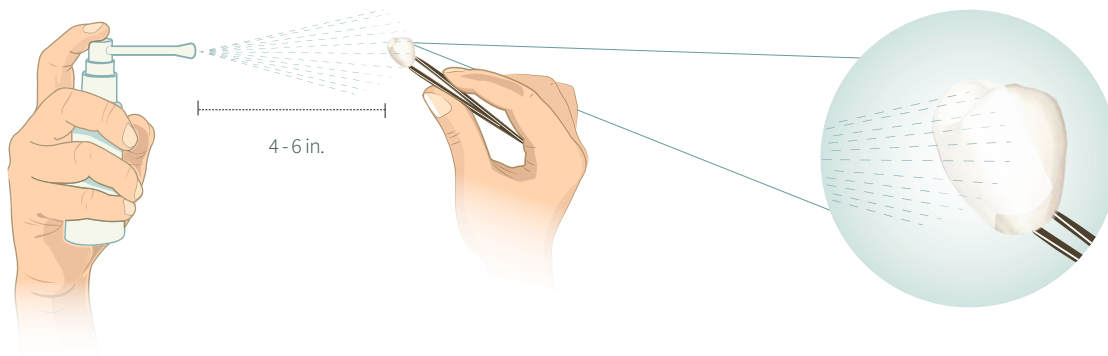

Hold glaze can using nozzle extension approximately 4 to 6 inches from the restoration. Use short bursts around restoration.

A nice even coating of white should appear. Make sure there is no puddling of the glaze.

keystone®
i n d u s t r i e s